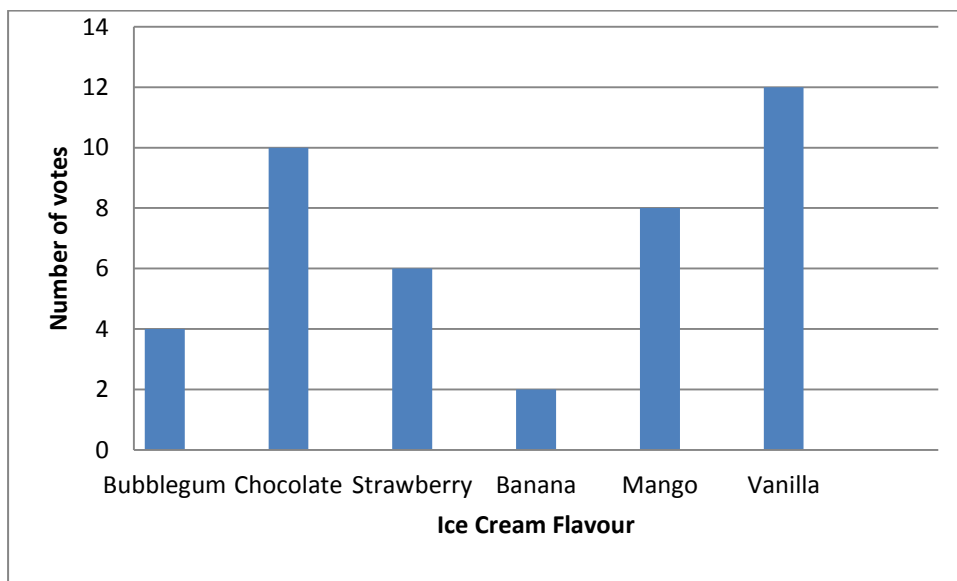

Memorandum

Data Handling

Bar Graph

- It must have a heading
- It uses bars to show information.
- The width of the bars must be the same size.
- The vertical axis must be labelled
- The number scale is also on the vertical axis
- Horizontal axis must be labelled as well.

Favourite Ice Cream

Activity 1

1. What is the name of the graph? **A bar graph** ✓
2. What is the most favourite ice cream? **Vanilla flavour** ✓
3. What is the least favourite ice cream? **Banana flavour** ✓
4. What is the difference between vanilla and bubblegum? **$12 - 4 = 8$** ✓
5. Altogether there are **42** votes. ✓