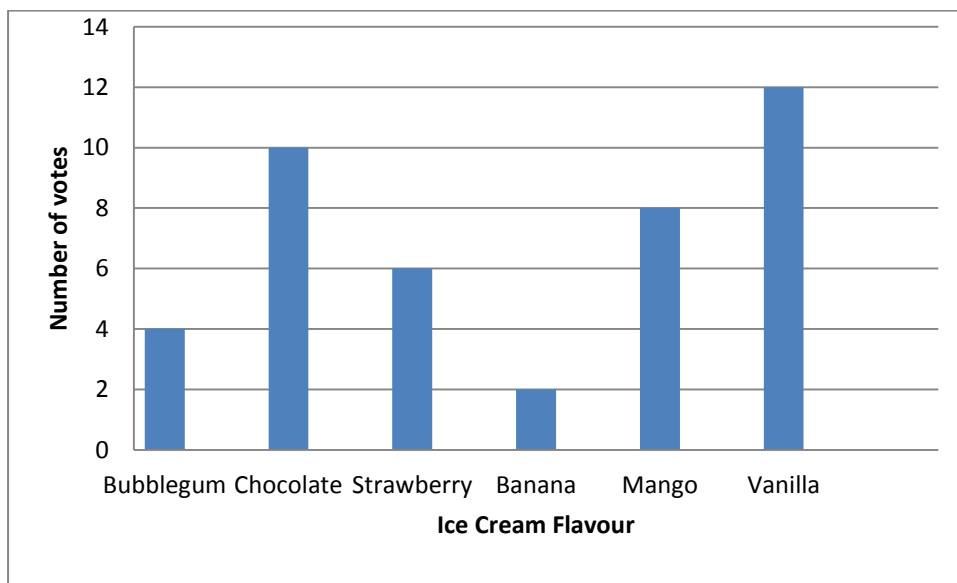

Name: _____

Data Handling**Bar Graph**

- It must have a heading
- It uses bars to show information.
- The width of the bars must be the same size.
- The vertical axis must be labelled
- The number scale is also on the vertical axis
- Horizontal axis must be labelled as well.

Favourite Ice Cream**Activity 1**

- What is the name of the graph? _____
- What is the most favourite ice cream? _____
- What is the least favourite ice cream? _____
- What is the difference between vanilla and bubblegum? _____
- Altogether there are _____ votes.